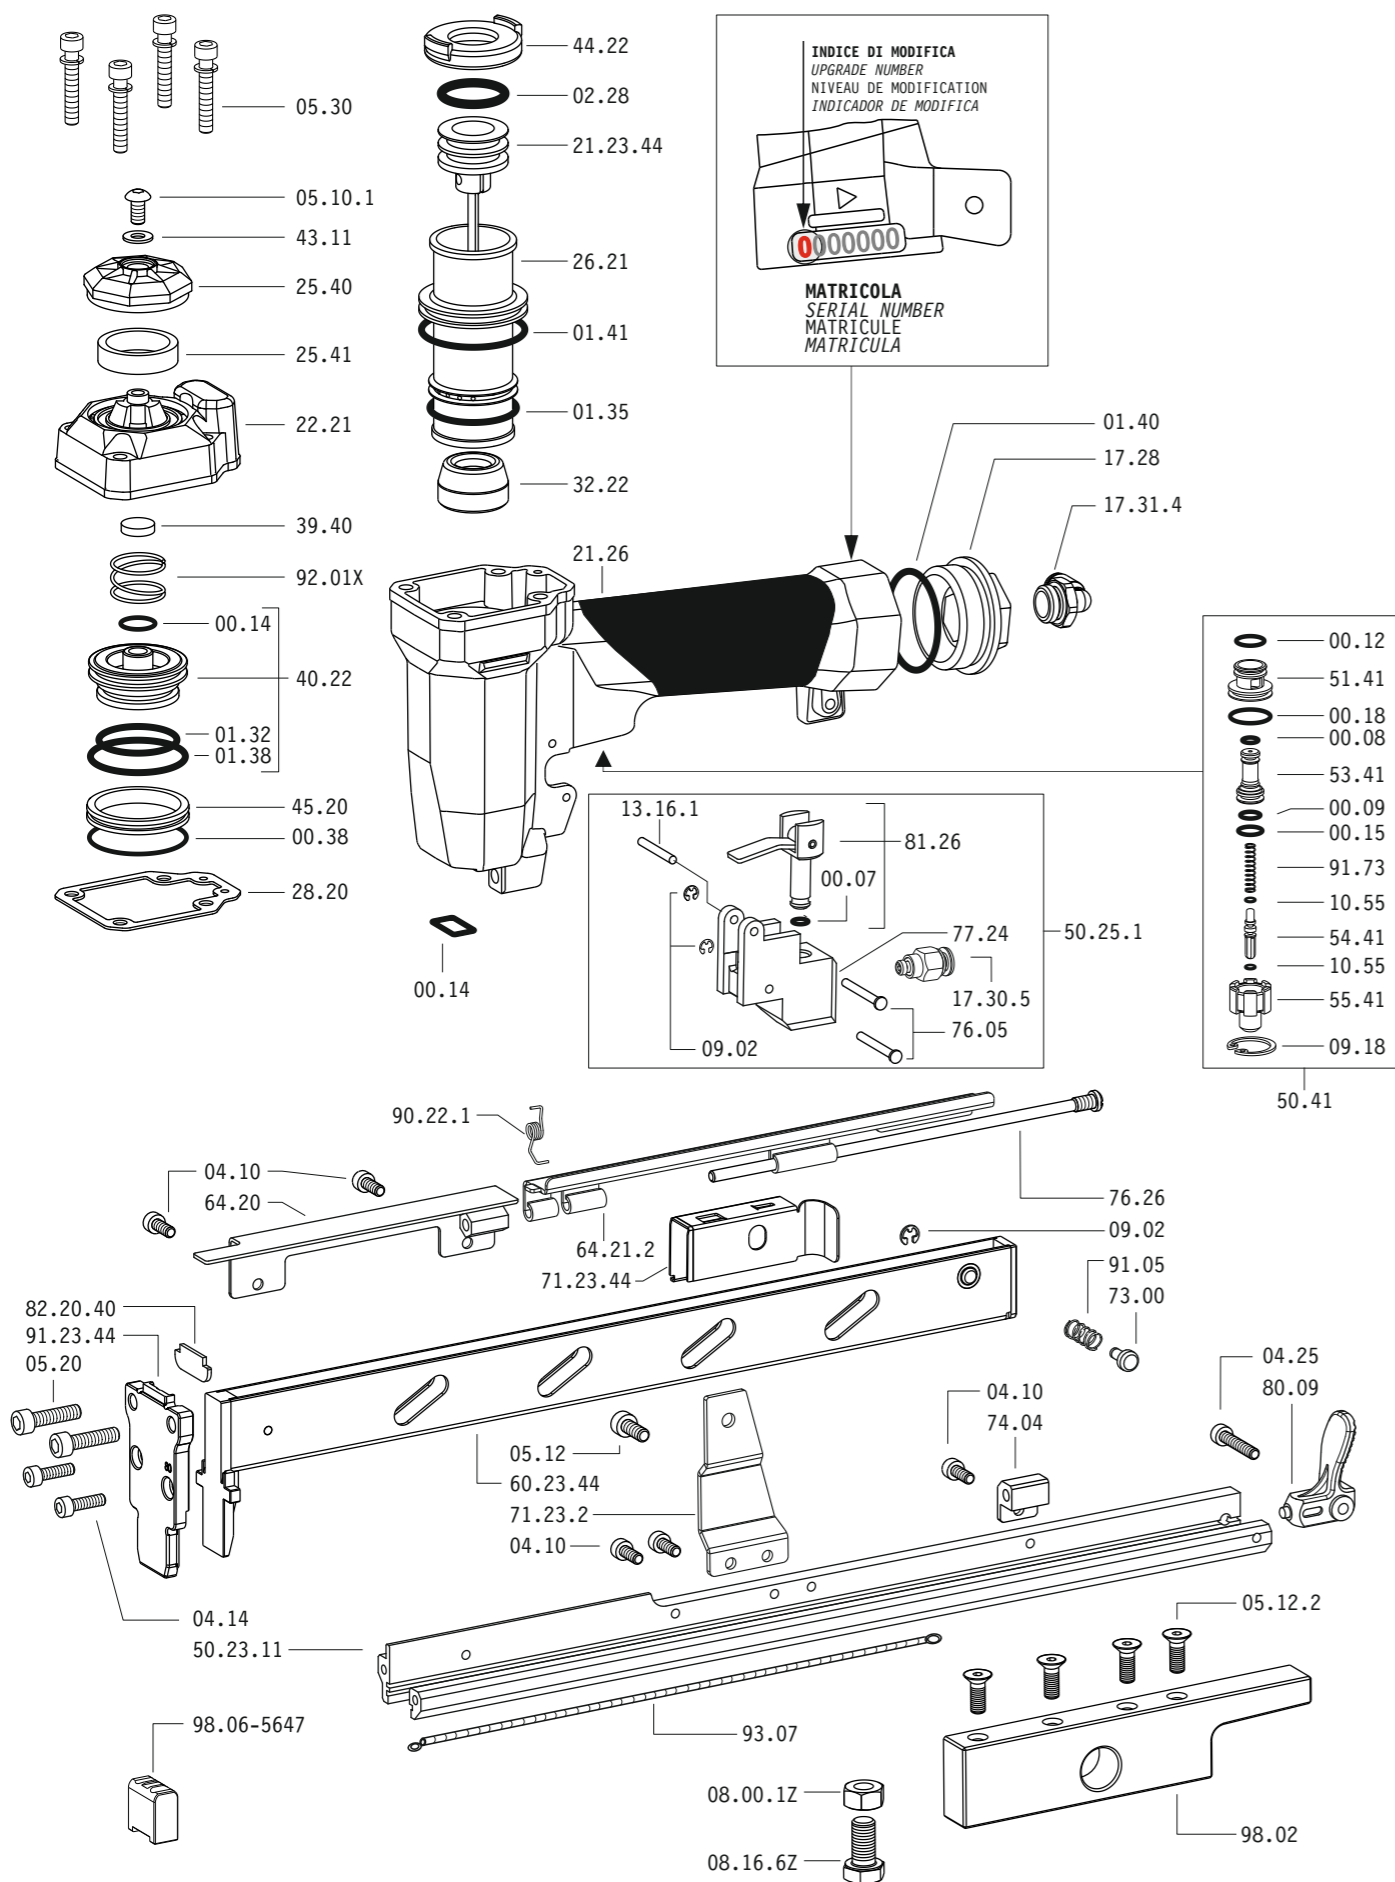

SG44.25 ROC-C-5647

cod. 12378ROC-C56

Upgrade Number **3**

Spare parts list

Cod.	Descrizione	Description	Cod.	Descrizione	Description
00.07	O-Ring	O-Ring	28.20	Guarnizione testa	Head gasket
00.08	O-Ring	O-Ring	32.22	Ammortizzatore	Bumper
00.09	O-Ring	O-Ring	39.40	Guarnizione scarico	Exhaust seal
00.12	O-Ring	O-Ring	40.22	Valvola completa	Valve ass'y
00.14	O-Ring	O-Ring	43.11	Rondella	Washer
00.15	O-Ring	O-Ring	44.22	Guarnizione	Gasket
00.18	O-Ring	O-Ring	45.20	Anello valvola	Ring
00.38	O-Ring	O-Ring	50.25.1	Comando a distanza	Remote control
01.32	O-Ring	O-Ring	50.41	Pulsante completo	Trigger valve ass'y
01.35	O-Ring	O-Ring	51.41	Boccola pulsante	Trigger valve housing
01.38	O-Ring	O-Ring	53.41	Pistone servovalvola	Valve piston
01.40	O-Ring	O-Ring	54.41	Pulsante	Trigger valve
01.41	O-Ring	O-Ring	55.41	Raccordo pulsante	Bush
02.28	O-Ring	O-Ring	64.20	Carter	Hold Down
04.10	Vite	Screw	64.21.2	Carter Mobile	Movable Hold Down
04.14	Vite	Screw	71.23.2	Reggicaricatore	Support
04.25	Vite	Screw	73.00	Perno	Pin
05.10.1	Vite	Screw	74.04	Staffa	Stirrup
05.12	Vite	Screw	76.05	Perno	Pin
05.12.2	Vite	Screw	76.26	Perno carter	Pin
05.20	Vite	Screw	77.24	Guida	Guide
05.30	Vite	Screw	80.09	Grilletto chiusura	Trigger
08.00.1Z	Dado	Nut	81.26	Pistoncino	Piston
08.16.6Z	Vite	Screw	90.22.1	Molla	Spring
09.02	Anello elastico	Elastic ring	91.05	Molla	Spring
09.18	Anello elastico	Elastic ring	91.73	Molla	Spring
10.55	O-Ring	O-Ring	92.01X	Molla	Spring
13.16.1	Spina	Pin	93.07	Molla	Spring
17.28	Tappo	Inlet cap	98.02	Cerniera	Hinge
17.30.5	Racc. "D" 4 - M5	Conn. "Straight" 4 - M5	98.06-5647	Incudine	Anvil
17.31.4	Racc. "L" 6 - G1/4	Conn. "Elbow" 6 - G1/4	21.23.44	Battente	Driver
21.26	Corpo	Body	50.23.11	Caricatore	Magazine
22.21	Testa	Head	60.23.44	Carrello	Slider
25.40	Deflettore	Exhaust deflector	71.23.44	Spingipunto	Pusher
25.41	Silenziatore	Silencer	82.20.40	Controtestina	Nose
26.21	Cilindro	Cylinder	91.23.44	Testina	Nose plate